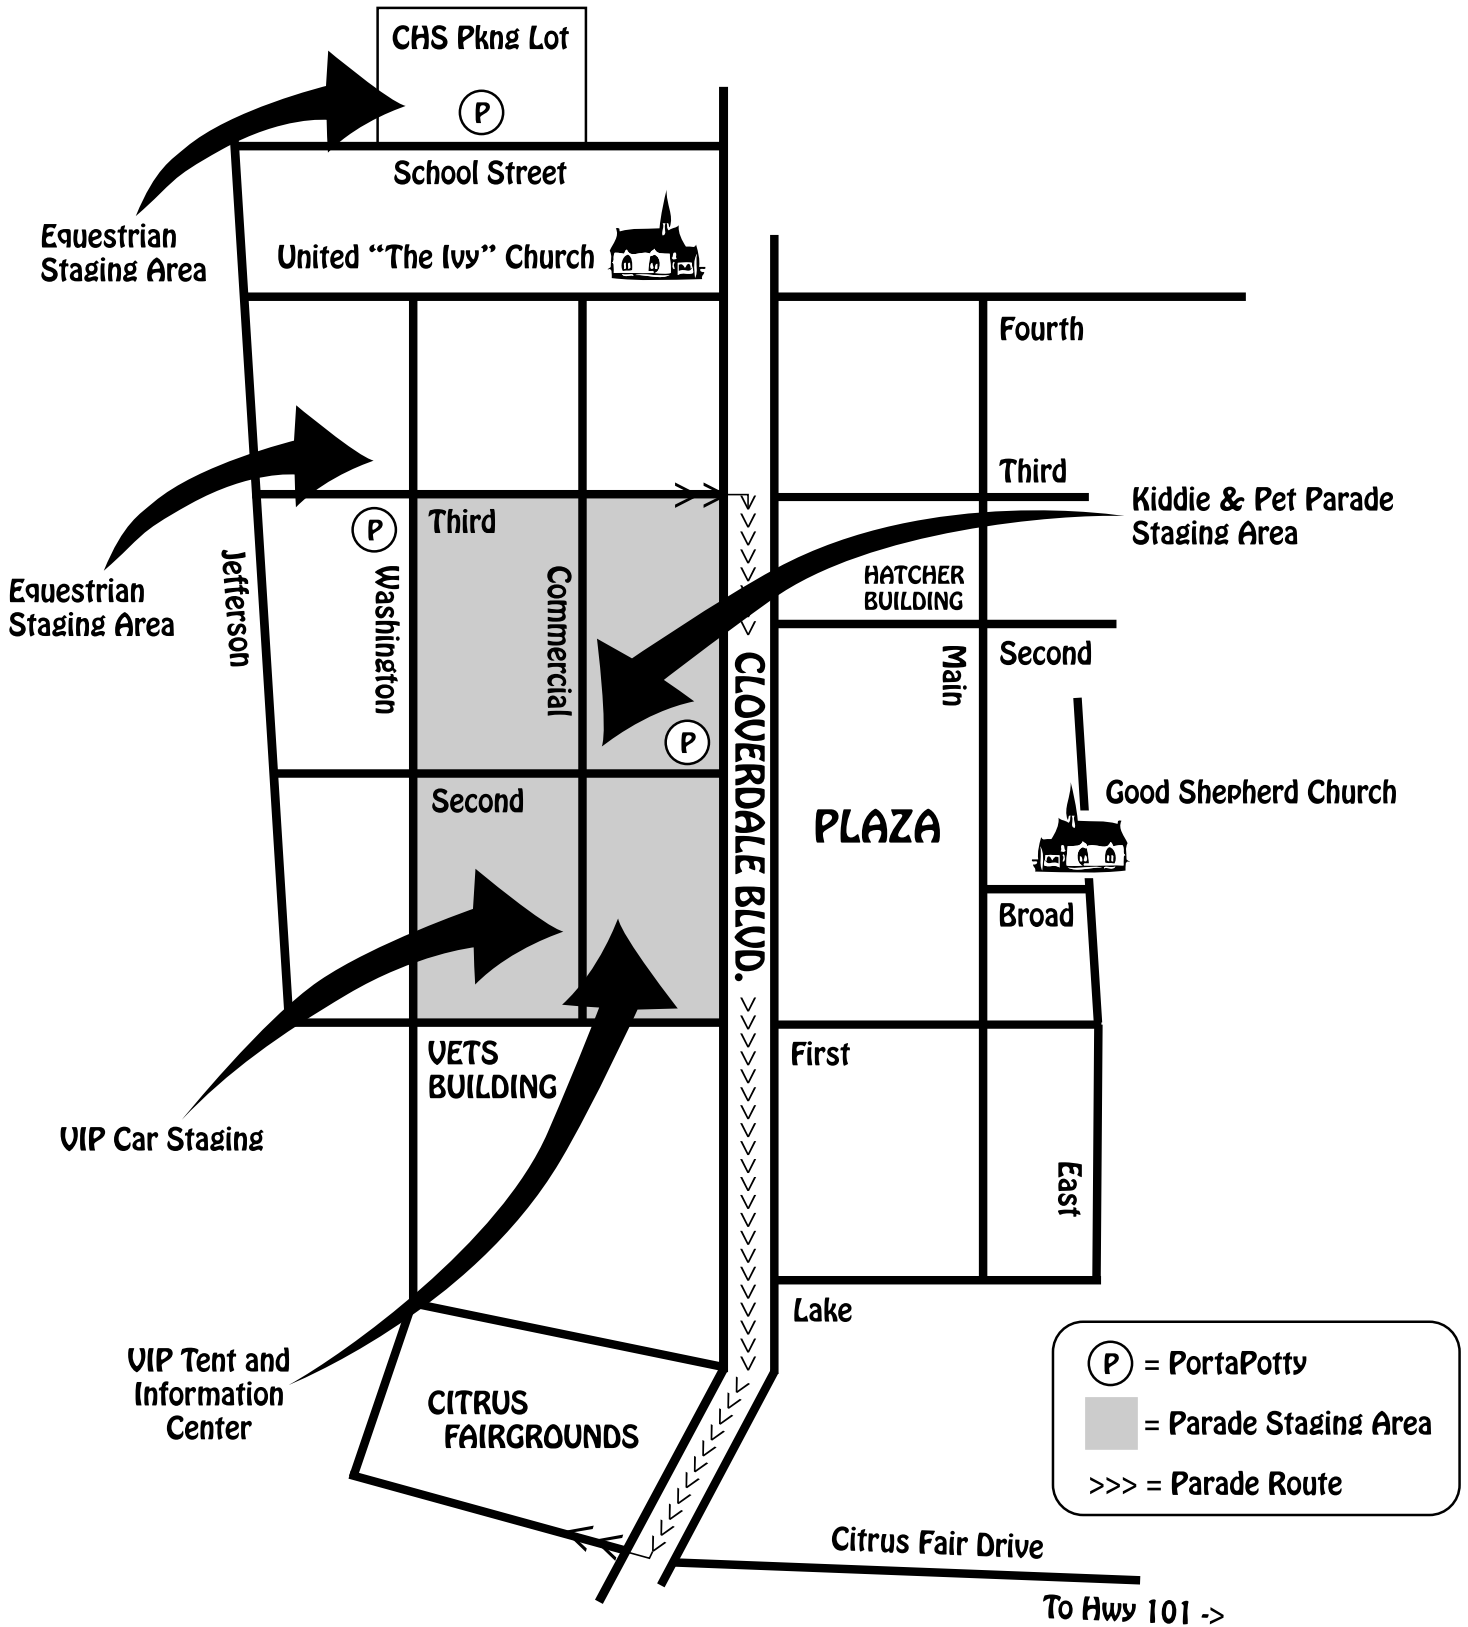

# CLOVERDALE CITRUS FAIR PARADE

February 18th, 2012 - 11am

## PARTICIPANTS:

JUDGING STARTS AT 9:45AM AND IS COMPLETED AT 10:15AM

YOU MUST BE IN DESIGNATED STAGING AREA DURING THAT TIME IN ORDER TO BE JUDGED